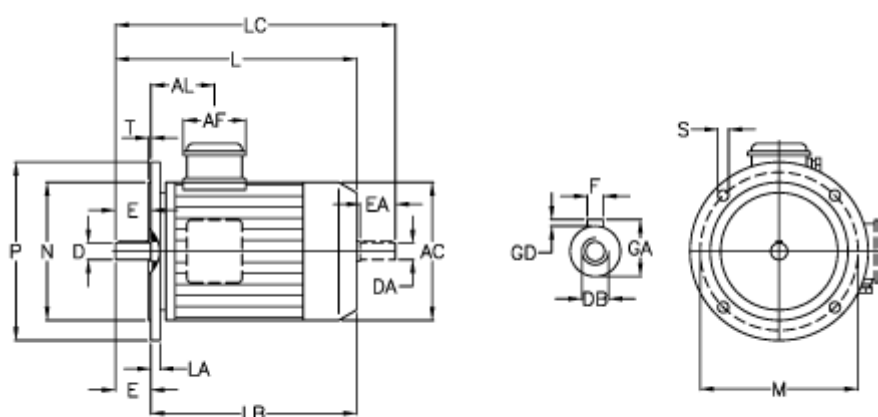

Article number: 252000750414

Description: ICME IE2 asynchronous motor THE 132S MA4
7,5kW 1400 rpm 230/400 B5

Measures

A/F = 84	F = 8	N = 130
AC = 176	GA = 27	P = 200
AL = 86	GD = 8	S = 11.5
D = 24	L = 302	T = 3.5
DA = 24	LA = 12	
DB = M8	LB = 252	
E = 50	LC = 354	
EA = 50	M = 165	